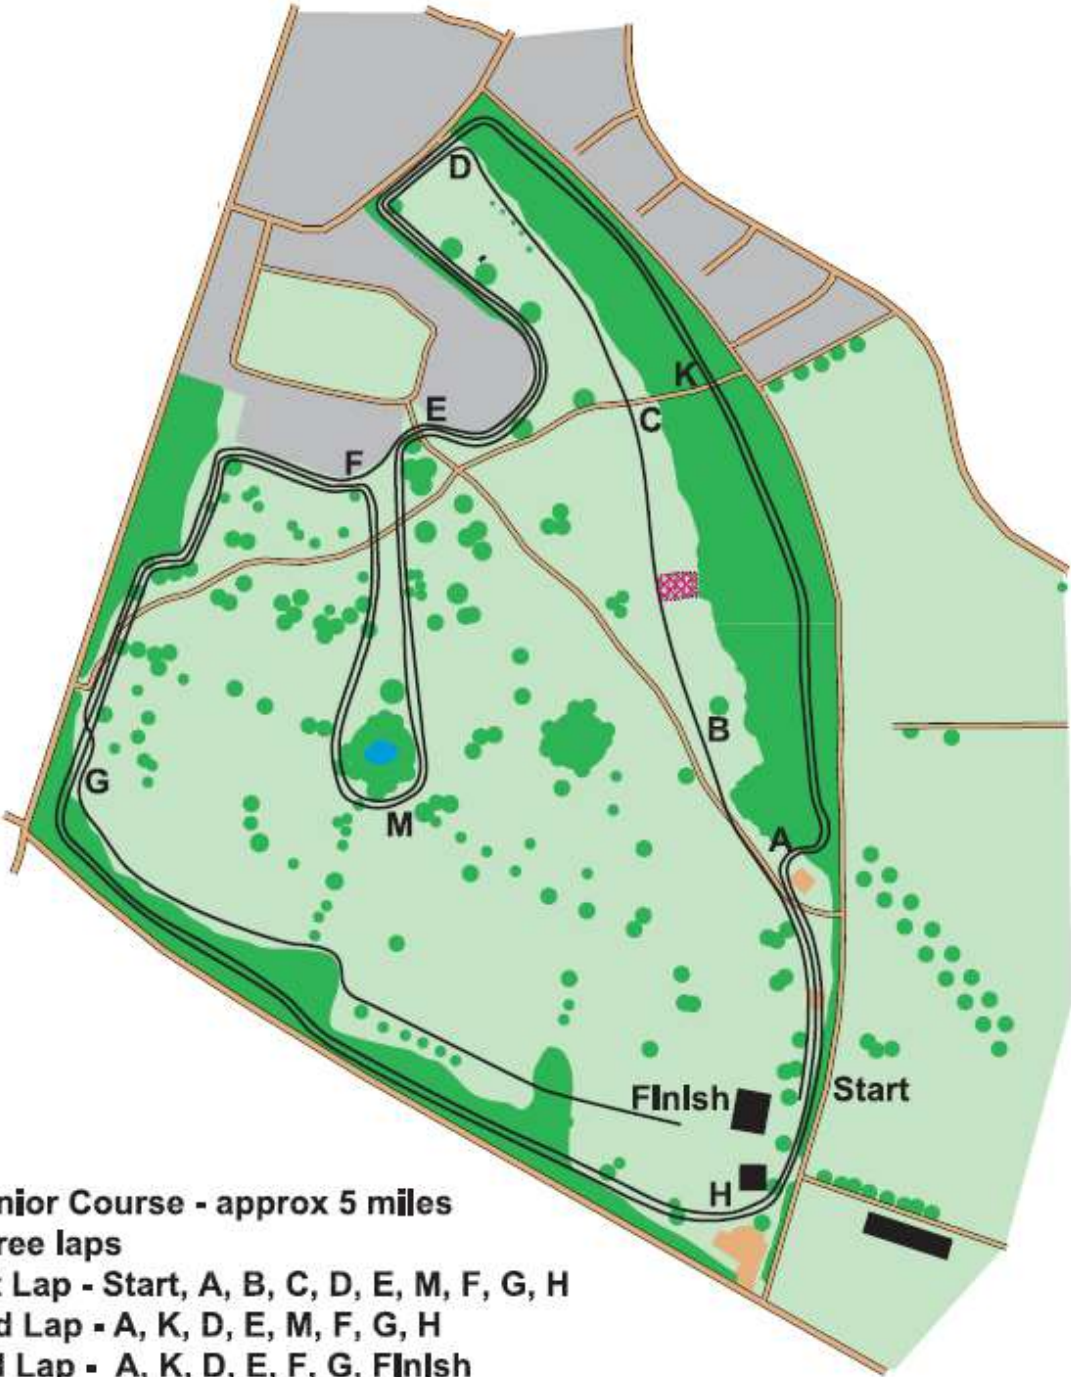

Frostbite Race – Priory Park, St Neots

Parking is limited so **please car share** where possible.

Car Parks are marked 1-4 on the map. There is also on street parking around the perimeter of the park. As we would like to continue using the park, please ensure vehicles are parked with respect to the local community and of course road markings/restrictions.

1. Priory Park (PE19 1DY)
2. Almond Road (PE19 1DZ)
3. Longsands Academy – via Longsands Road (PE19 1TE)
4. Longsands Academy – via Kings Road (PE19 1BF)

Longsands Academy have kindly agreed to allow us to use their car parks. They will open their gates at 9am and will be closing up at 2pm so please be out by then. Both parking areas are linked by an internal road. You can park on any of the hard standing areas but please **DO NOT PARK ON THE GRASS**.

It is a 5-10 minute walk to the park from here. The school grounds are now fully fenced so you'll need to leave the parking areas by the gate you came in and follow the paths marked on the map with red dots to get to the park.

Frostbite Priory Park : Juniors

Frostbite Priory Park : Seniors

Senior Course - approx 5 miles
Three laps
1st Lap - Start, A, B, C, D, E, M, F, G, H
2nd Lap - A, K, D, E, M, F, G, H
3rd Lap - A, K, D, E, F, G, Finish