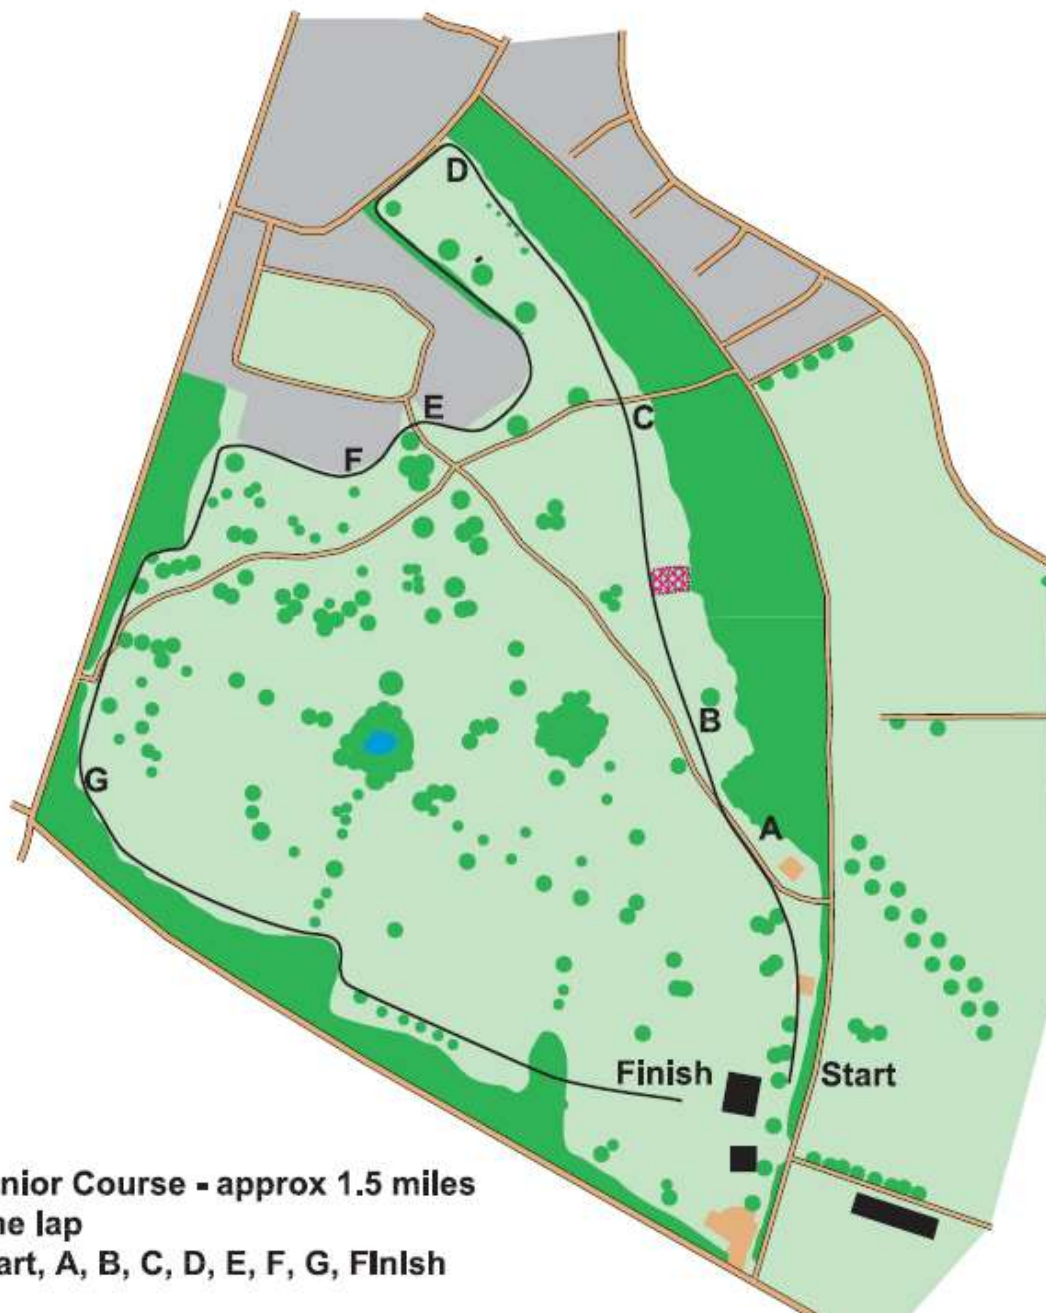

Frostbite Race – Priory Park, St Neots

Parking is limited so **please car share** where possible.

Car Parks are marked 1-4 on the map. There is also on street parking around the perimeter of the park. As we would like to continue using the park, please ensure vehicles are parked with respect to the local community and of course road markings/restrictions.

1. Priory Park (PE19 1DY)
2. Almond Road (PE19 1DZ)
3. Longsands Academy – via Longsands Road (PE19 1TE)
4. Longsands Academy – via Kings Road (PE19 1BF)

Longsands Academy have kindly agreed to allow us to use their car parks. They will open their gates at 9am and will be closing up at 2pm so please be out by then. Both parking areas are linked by an internal road. You can park on any of the hard standing areas but please **DO NOT PARK ON THE GRASS**.

It is a 5-10 minute walk to the park from here. The school grounds are now fully fenced so you'll need to leave the parking areas by the gate you came in and follow the paths marked on the map with red dots to get to the park.

Frostbite Priory Park : Juniors

Frostbite Priory Park : Seniors

Senior Course - approx 5 miles
Three laps
1st Lap - Start, A, B, C, D, E, M, F, G, H
2nd Lap - A, K, D, E, M, F, G, H
3rd Lap - A, K, D, E, F, G, Finish