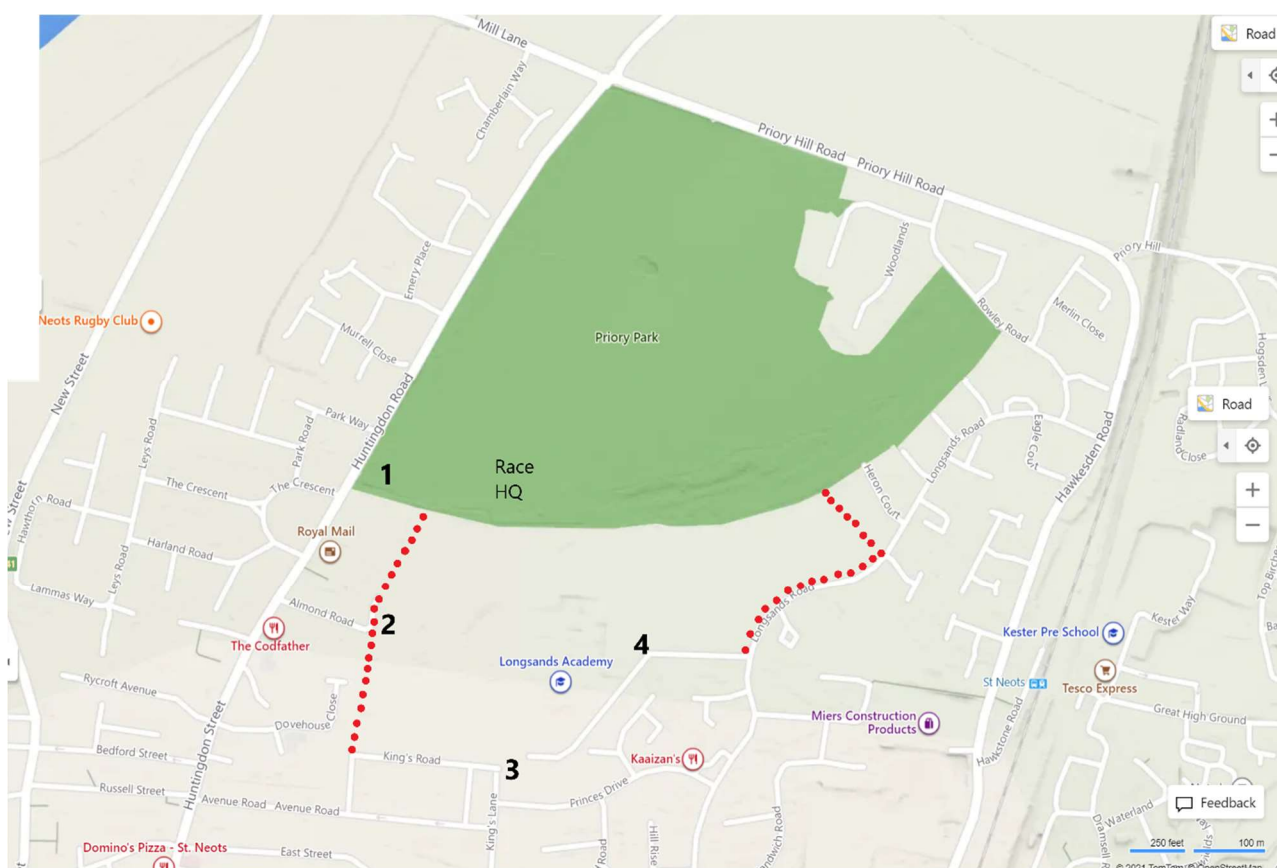

Frostbite Race – Priory Park, St Neots

Parking is limited so **please car share** where possible.

Car Parks are marked 1-4 on the map. There is also on street parking around the perimeter of the park. As we would like to continue using the park, please ensure vehicles are parked with respect to the local community and of course road markings/restrictions.

1. Priory Park (PE19 1DY)
2. Almond Road (PE19 1DZ)
3. Longsands Academy – via Longsands Road (PE19 1TE)
4. Longsands Academy – via Kings Road (PE19 1BF)

Longsands Academy have kindly agreed to allow us to use their car parks. They will open their gates at 9am and will be closing up at 2pm so please be out by then. Both parking areas are linked by an internal road. You can park on any of the hard standing areas but please **DO NOT PARK ON THE GRASS**.

It is a 5-10 minute walk to the park from here. The school grounds are now fully fenced so you'll need to leave the parking areas by the gate you came in and follow the paths marked on the map with red dots to get to the park.

Frostbite Priory Park : Juniors

Frostbite Priory Park : Seniors

Senior Course - approx 5 miles
Three laps
1st Lap - Start, A, B, C, D, E, M, F, G, H
2nd Lap - A, K, D, E, M, F, G, H
3rd Lap - A, K, D, E, F, G, Finish